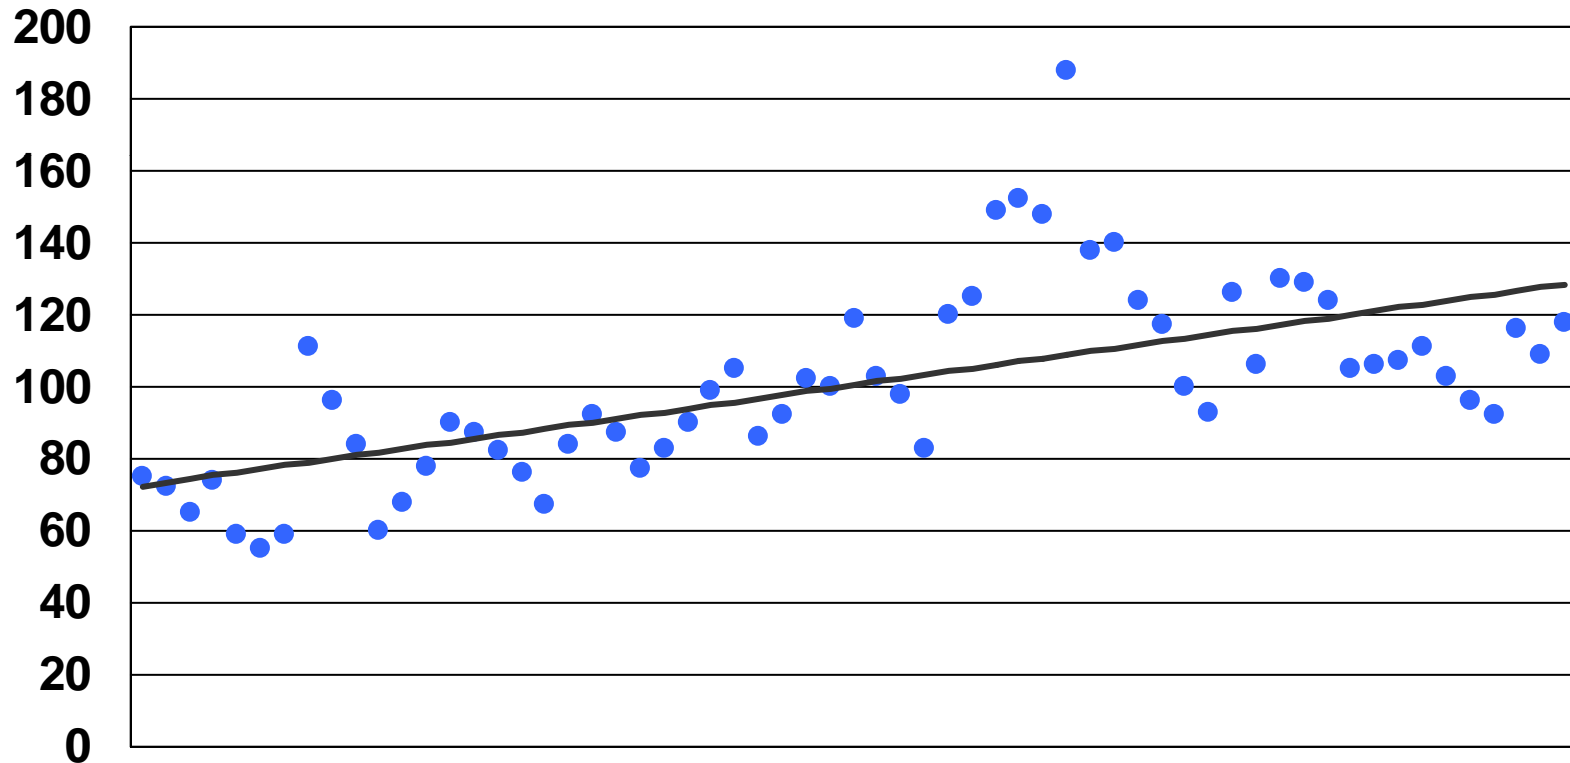

Average Weekly Attendance Student Ministries September 2004 – September 2009

CCV Key Performance Measure
September 2009