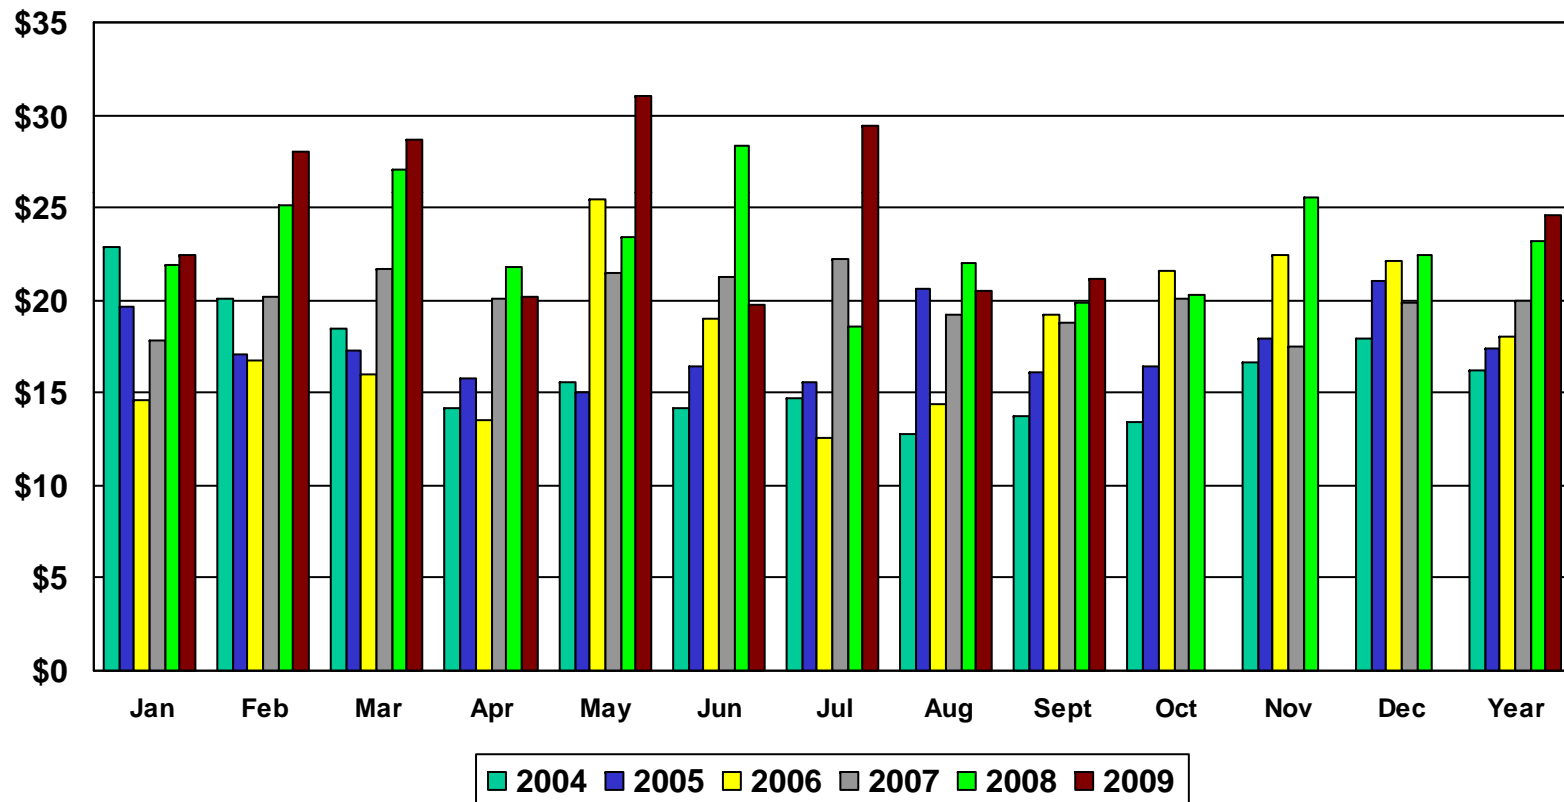

Average Weekly Giving Per Capita

CCV Key Performance Measure
September 2009