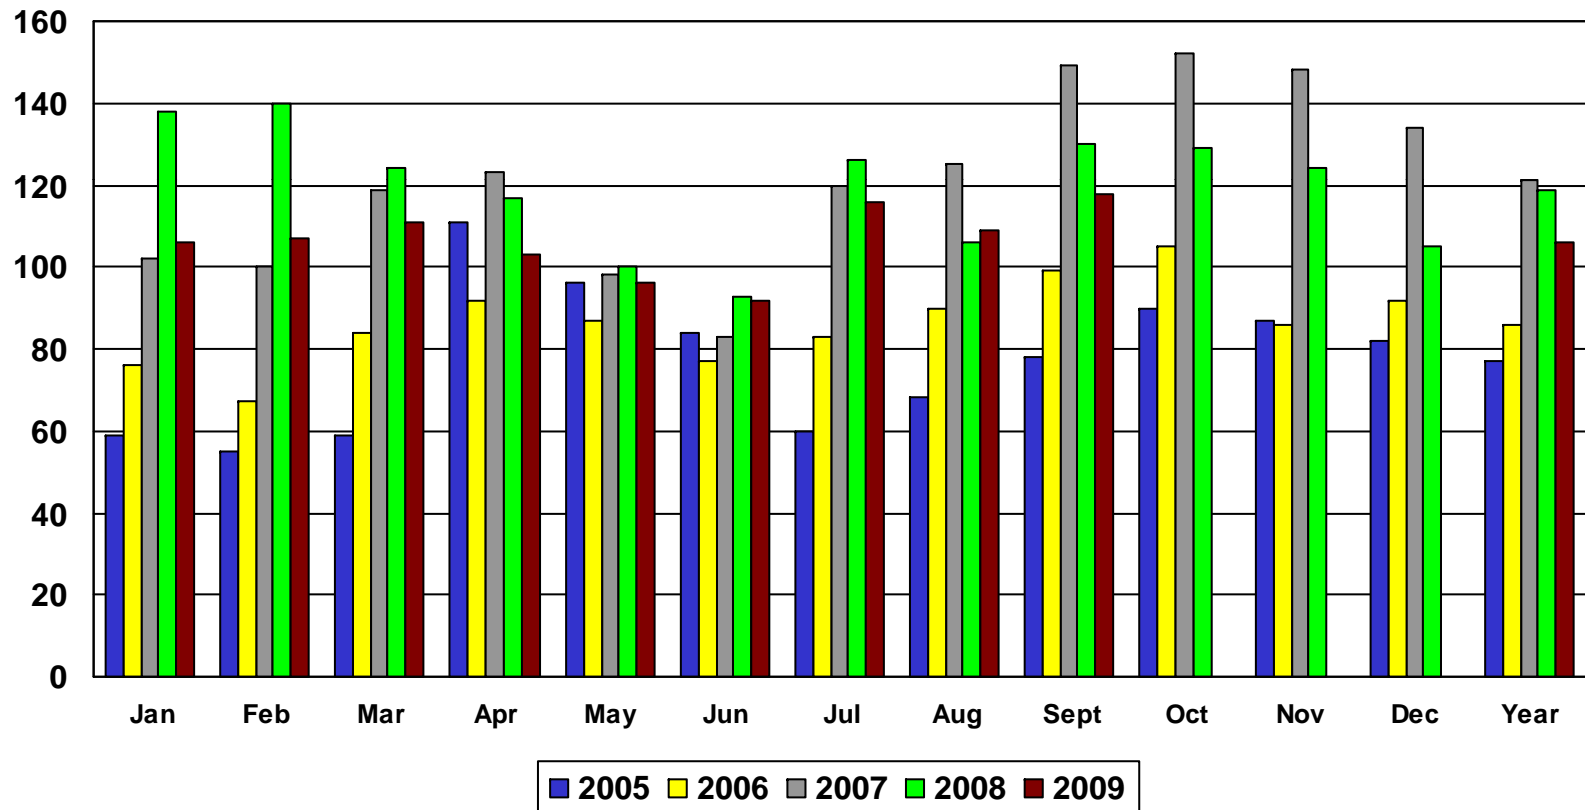

Average Weekly Attendance Student Ministries

CCV Key Performance Measure
September 2009