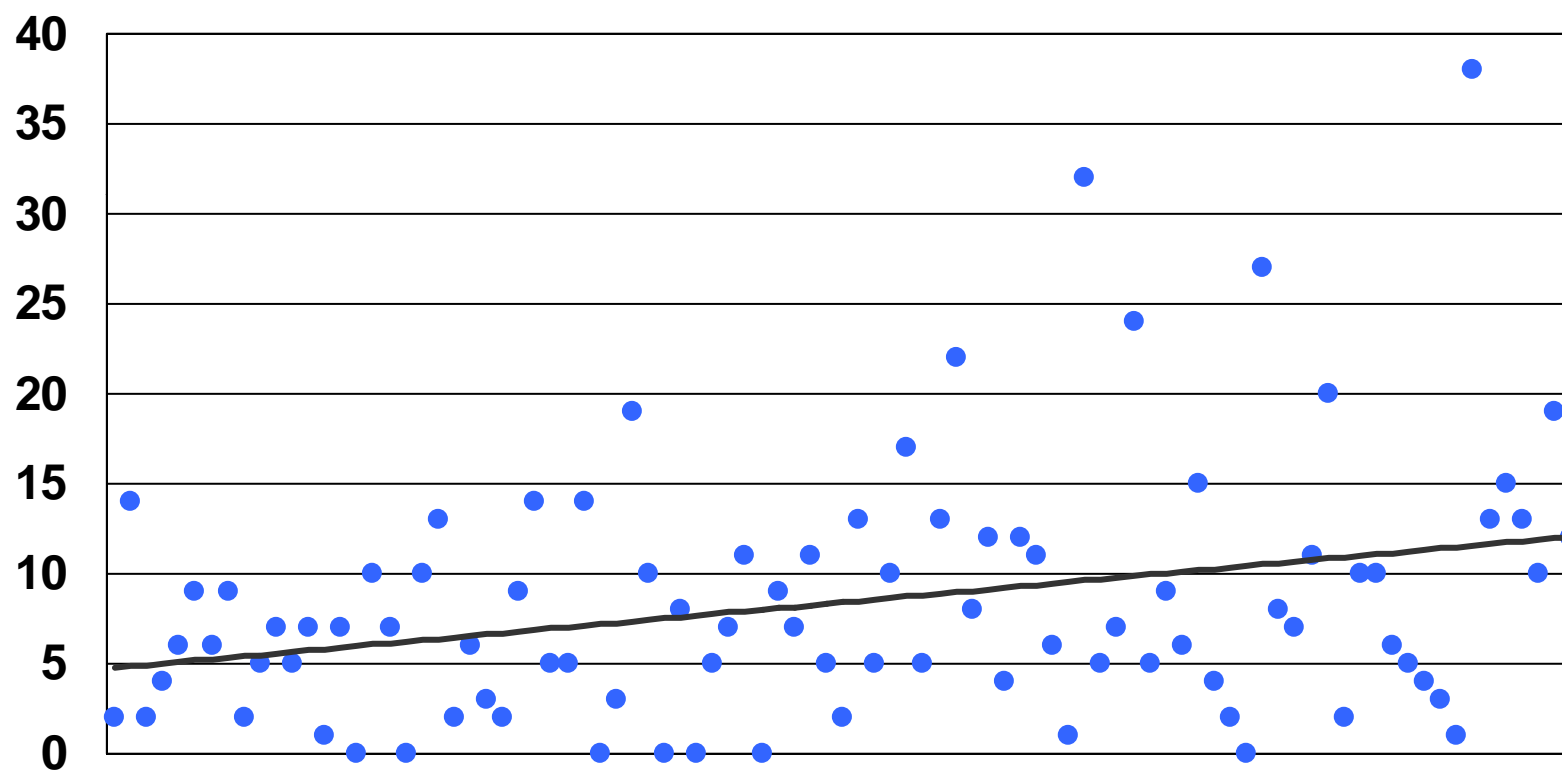

CCV Key Performance Measure
September 2009

Baptism

**CCV Key Performance Measure
September 2009**

Monthly Baptisms

CCV Key Performance Measure
September 2009

Monthly Baptisms

January 2002 – September 2009

CCV Key Performance Measure
September 2009