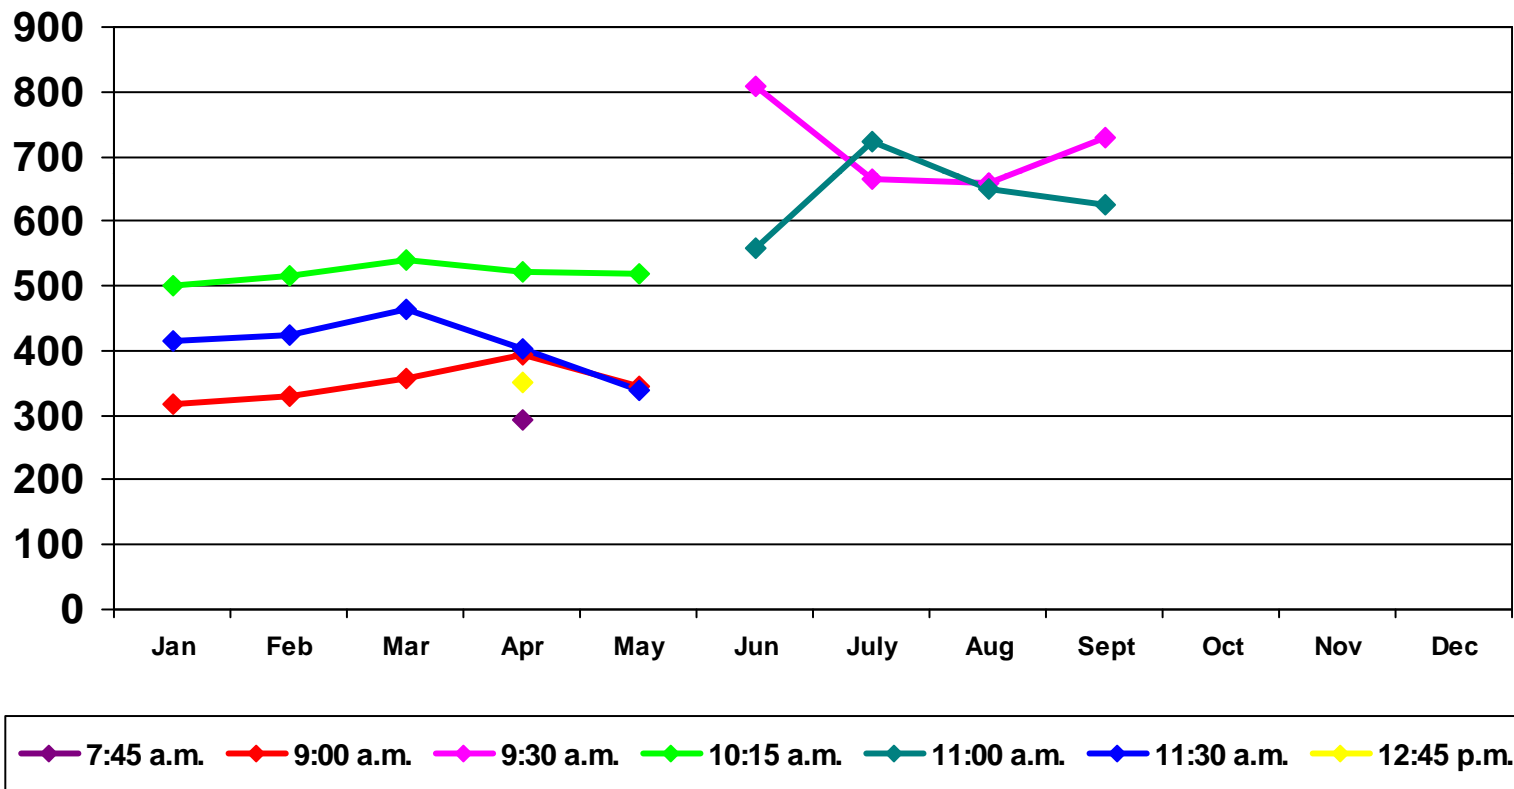


Christ's Church of the Valley

Key Performance Measures

September 2009

CCV Key Performance Measure
September 2009

Service Attendance

**CCV Key Performance Measure
September 2009**

Average Weekly Attendance

CCV Key Performance Measure
September 2009

Average Weekly Attendance October 2000 – September 2009

CCV Key Performance Measure
September 2009

Average Weekly Attendance by Service 2009

CCV Key Performance Measure
September 2009

Annual Avg. Weekly Attendance