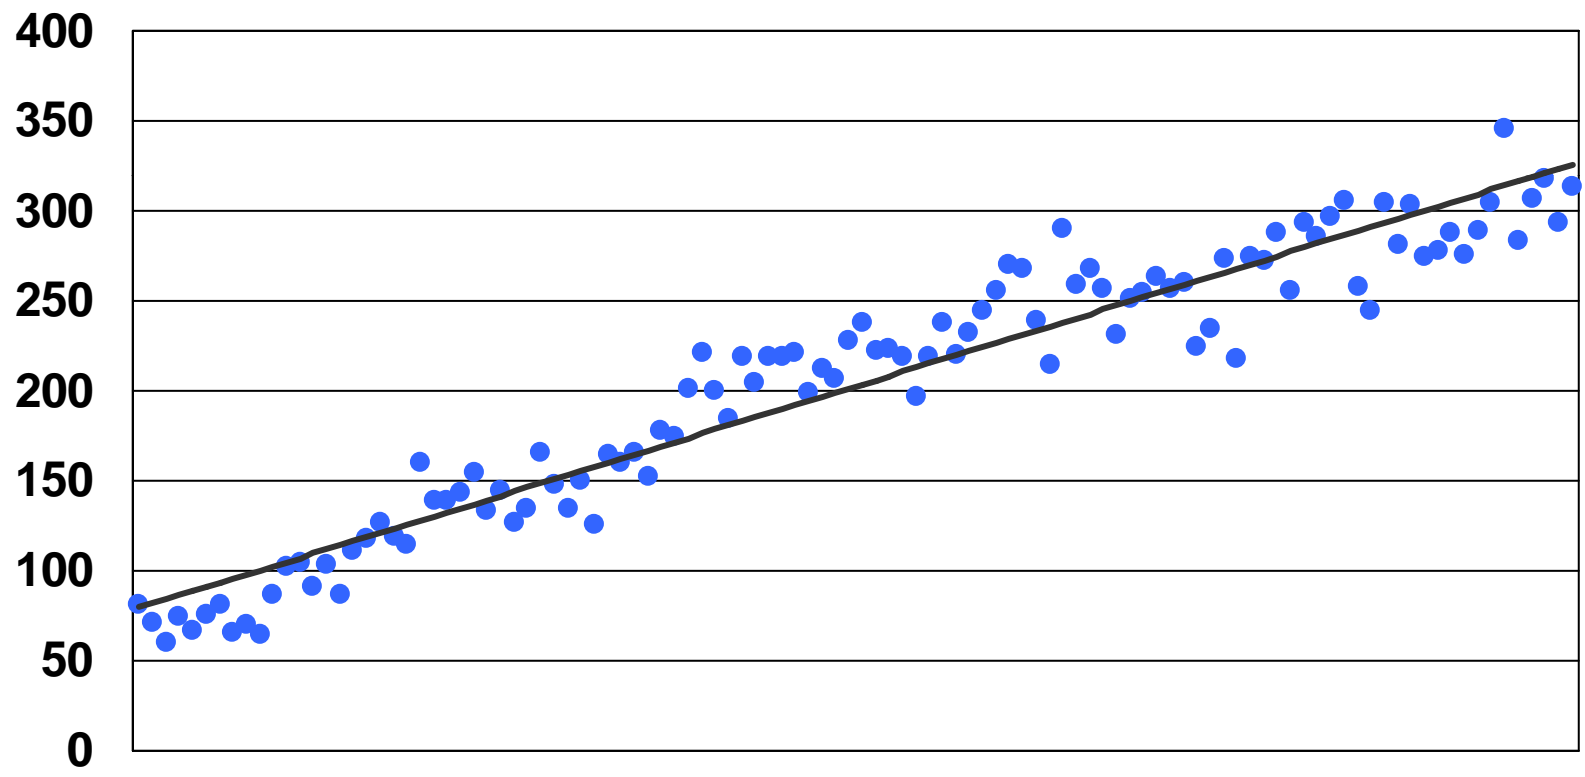

CCV Key Performance Measure
September 2009

Average Weekly Attendance Valley Kids

CCV Key Performance Measure
September 2009

Average Weekly Attendance - Valley Kids

October 2000 – September 2009

CCV Key Performance Measure
September 2009