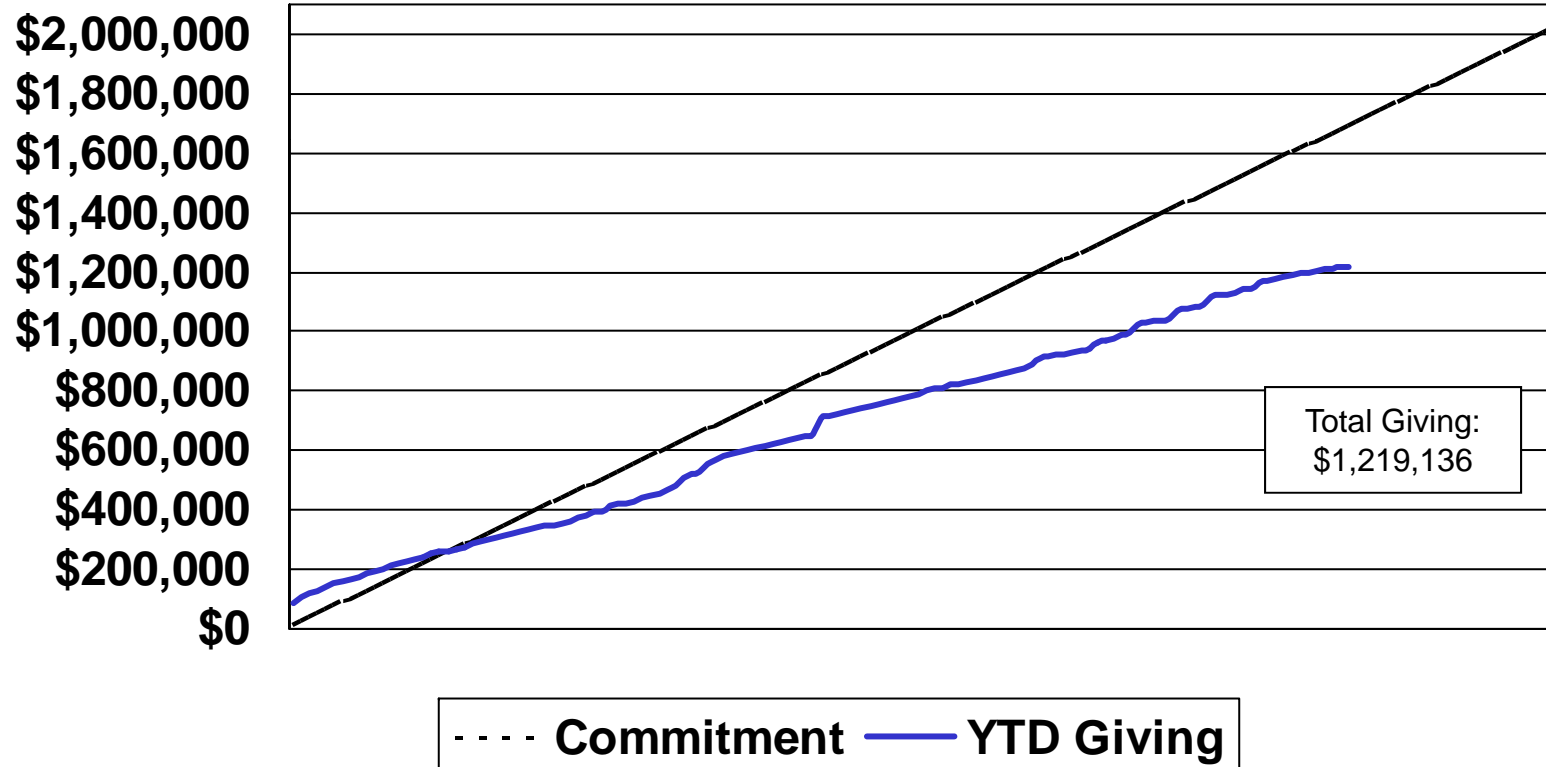

Average Weekly Giving Per Capita

CCV Key Performance Measure
September 2009

Average Weekly Giving Per Capita

October 2000 – September 2009

CCV Key Performance Measure
September 2009

Leave A Legacy Giving

4/8/07 – 9/30/09

CCV Key Performance Measure
September 2009

Baptism

**CCV Key Performance Measure
September 2009**

Monthly Baptisms

CCV Key Performance Measure
September 2009

Monthly Baptisms

January 2002 – September 2009

CCV Key Performance Measure
September 2009