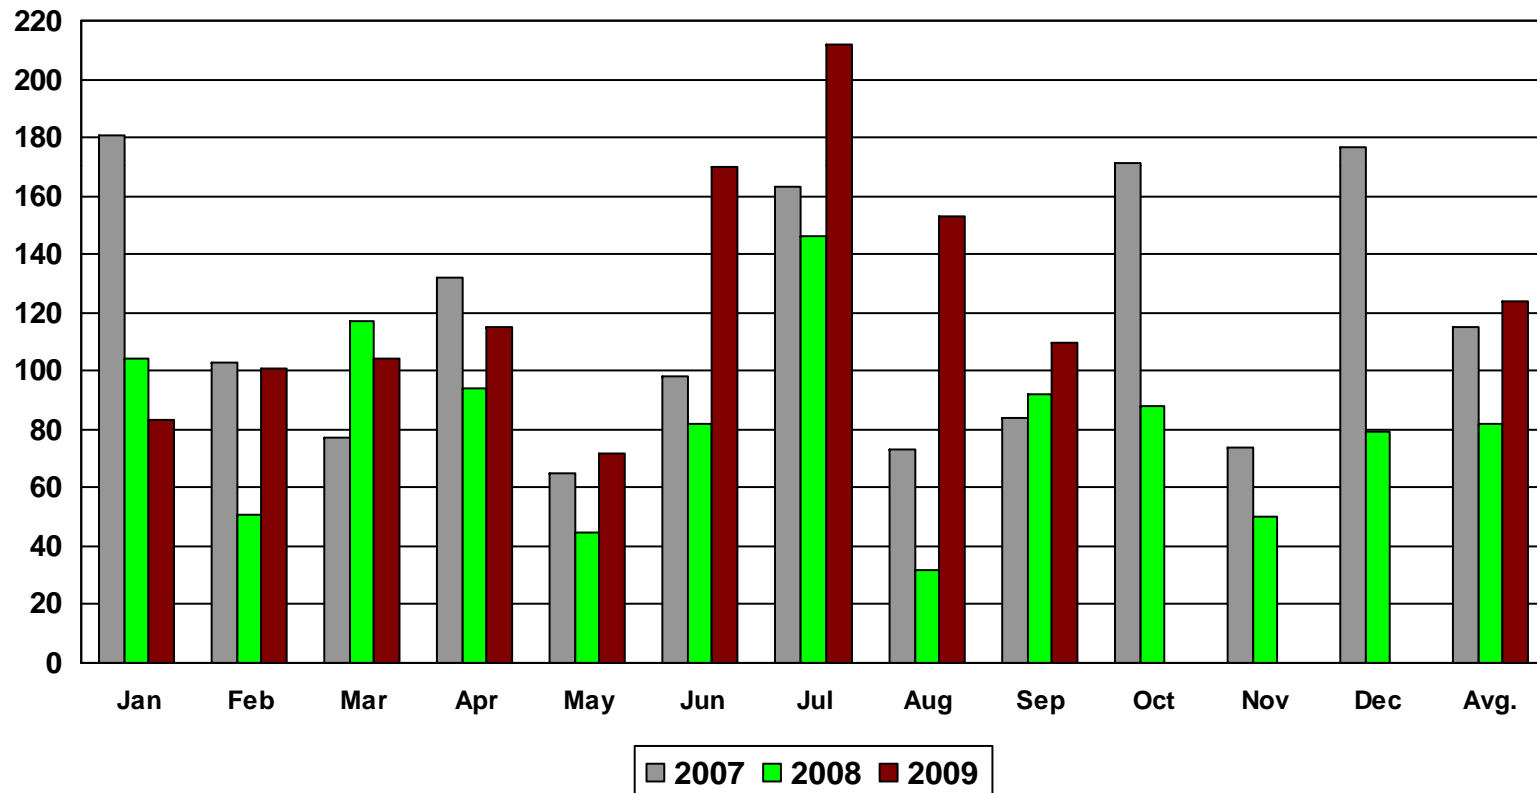

CCV Key Performance Measure
September 2009

Baptism

**CCV Key Performance Measure
September 2009**

Monthly Baptisms

CCV Key Performance Measure
September 2009

Monthly Baptisms

January 2002 – September 2009

CCV Key Performance Measure
September 2009

First Time Guests

CCV Key Performance Measure
September 2009

First Time Guests

CCV Key Performance Measure
September 2009

Website Activity

CCV Key Performance Measure
September 2009

Moviechurch.com 2009

CCV Key Performance Measure
September 2009