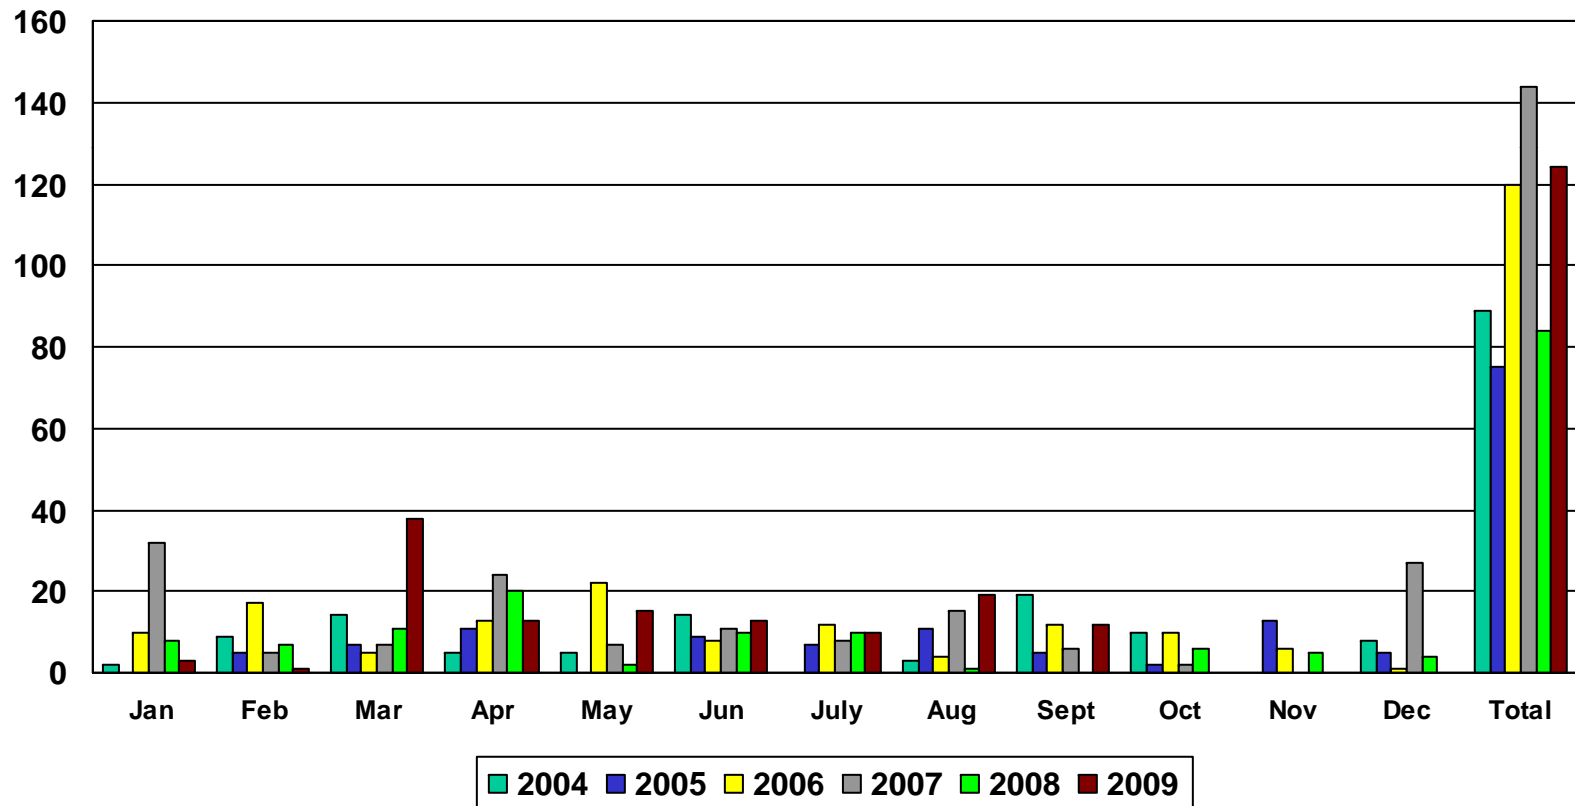

Monthly Baptisms

CCV Key Performance Measure
September 2009