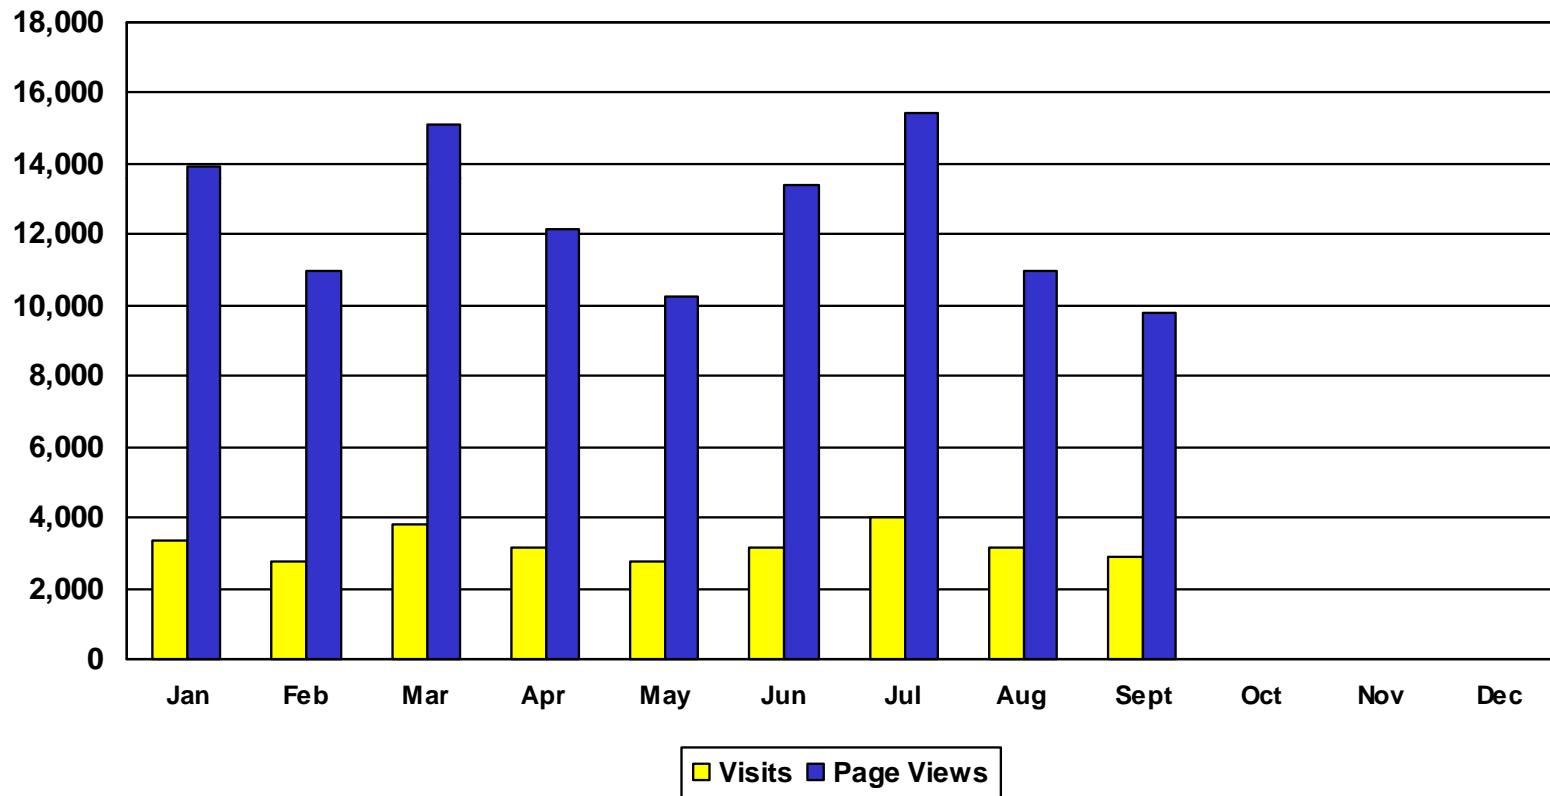

CCV Key Performance Measure
September 2009

Baptism

**CCV Key Performance Measure
September 2009**

Monthly Baptisms

CCV Key Performance Measure
September 2009

Monthly Baptisms

January 2002 – September 2009

CCV Key Performance Measure
September 2009

First Time Guests

CCV Key Performance Measure
September 2009

First Time Guests

CCV Key Performance Measure
September 2009

Website Activity

CCV Key Performance Measure
September 2009

Moviechurch.com 2009

CCV Key Performance Measure
September 2009