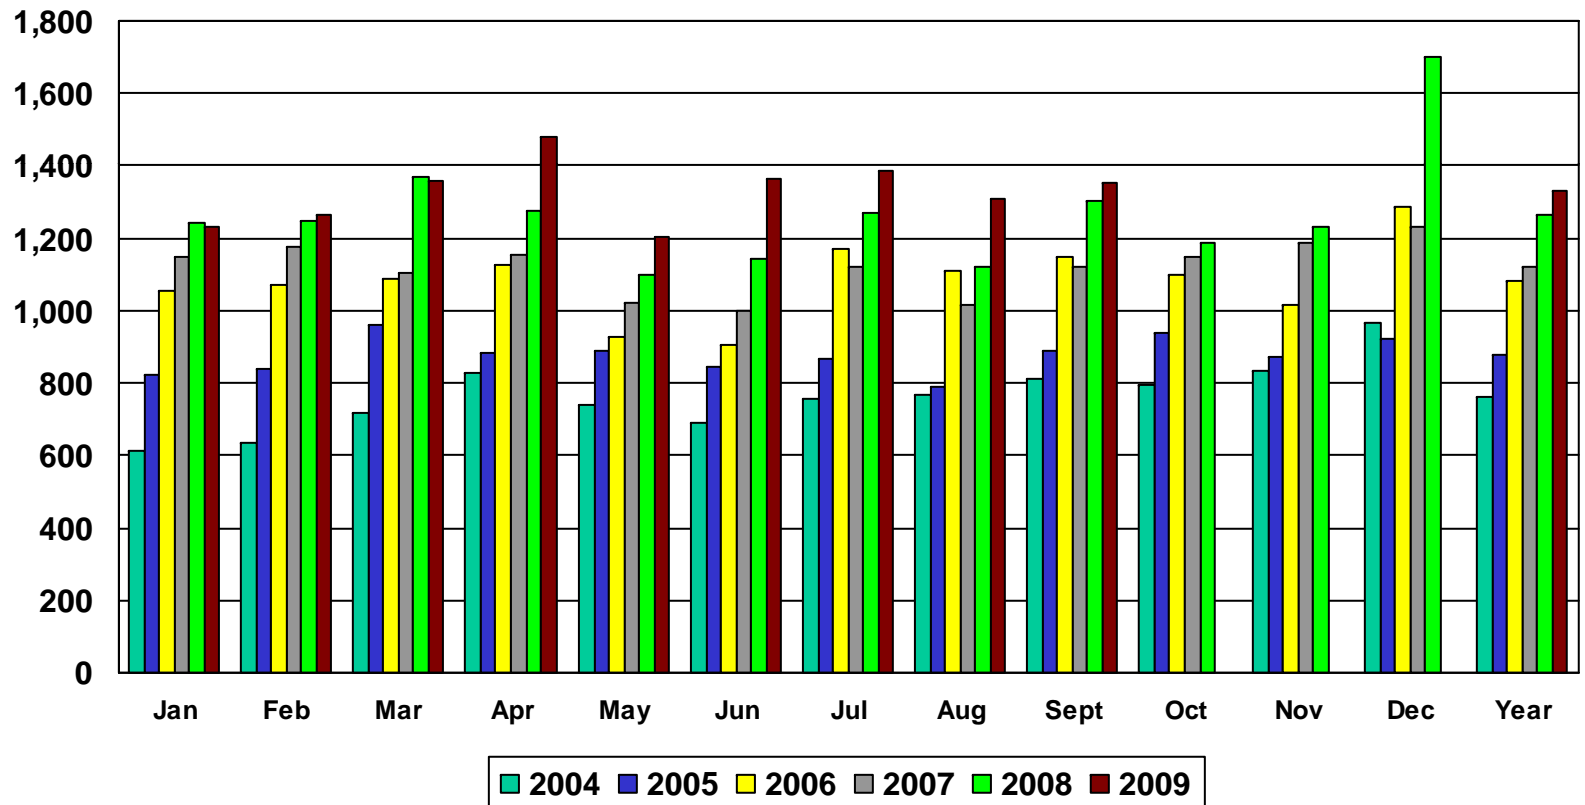


Christ's Church of the Valley

Key Performance Measures

September 2009

CCV Key Performance Measure
September 2009

Service Attendance

**CCV Key Performance Measure
September 2009**

Average Weekly Attendance

CCV Key Performance Measure
September 2009

Average Weekly Attendance October 2000 – September 2009

CCV Key Performance Measure
September 2009

Average Weekly Attendance by Service 2009

CCV Key Performance Measure
September 2009

Annual Avg. Weekly Attendance