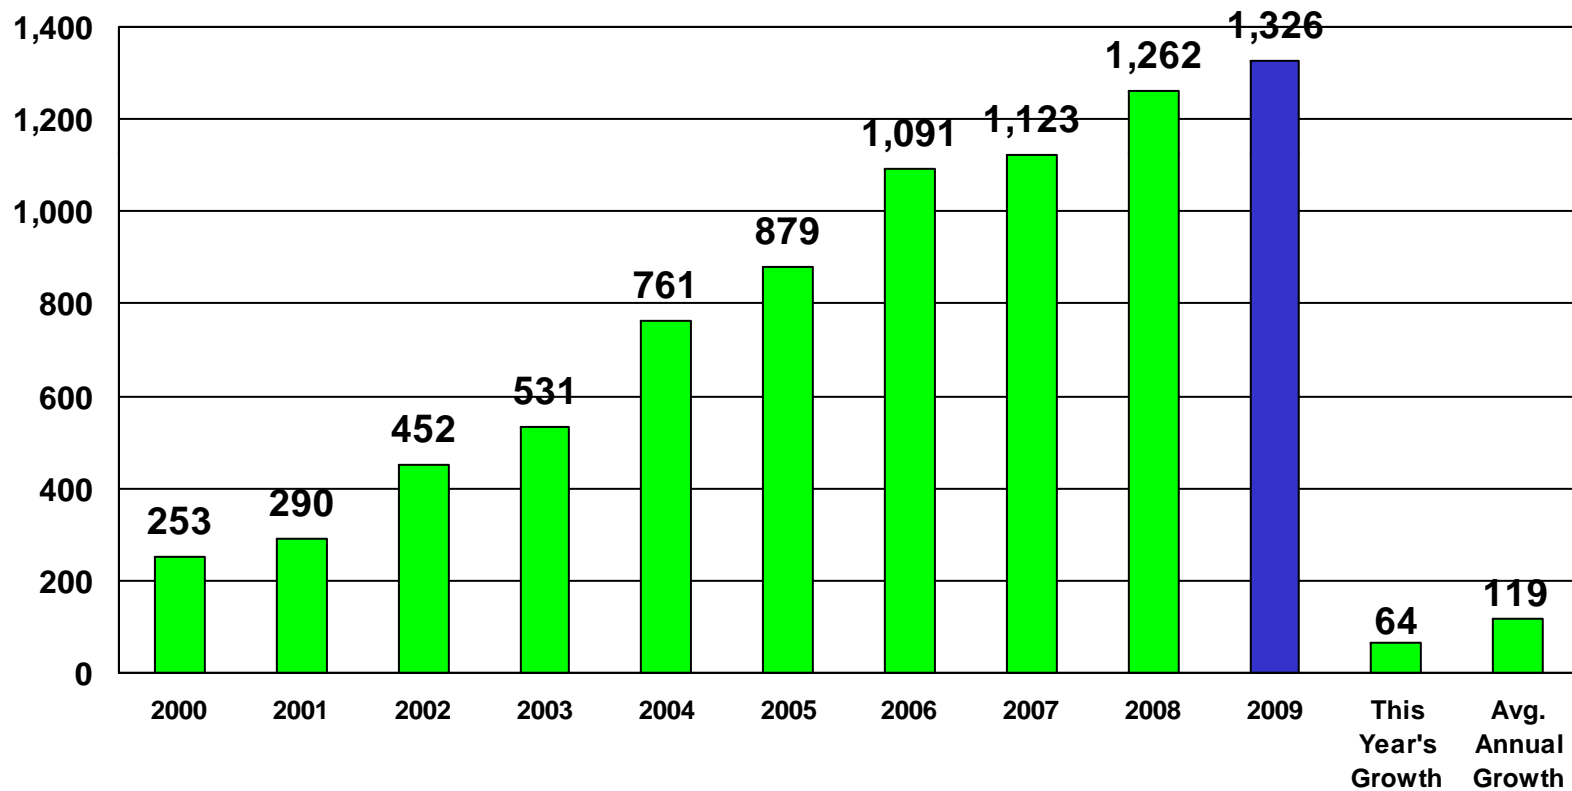


Christ's Church of the Valley

Key Performance Measures

September 2009

CCV Key Performance Measure
September 2009

Service Attendance

**CCV Key Performance Measure
September 2009**

Average Weekly Attendance

CCV Key Performance Measure
September 2009

Average Weekly Attendance October 2000 – September 2009

CCV Key Performance Measure
September 2009

Average Weekly Attendance by Service 2009

CCV Key Performance Measure
September 2009

Annual Avg. Weekly Attendance

CCV Key Performance Measure
September 2009

Average Weekly Attendance Valley Kids

CCV Key Performance Measure
September 2009

Average Weekly Attendance - Valley Kids

October 2000 – September 2009

CCV Key Performance Measure
September 2009