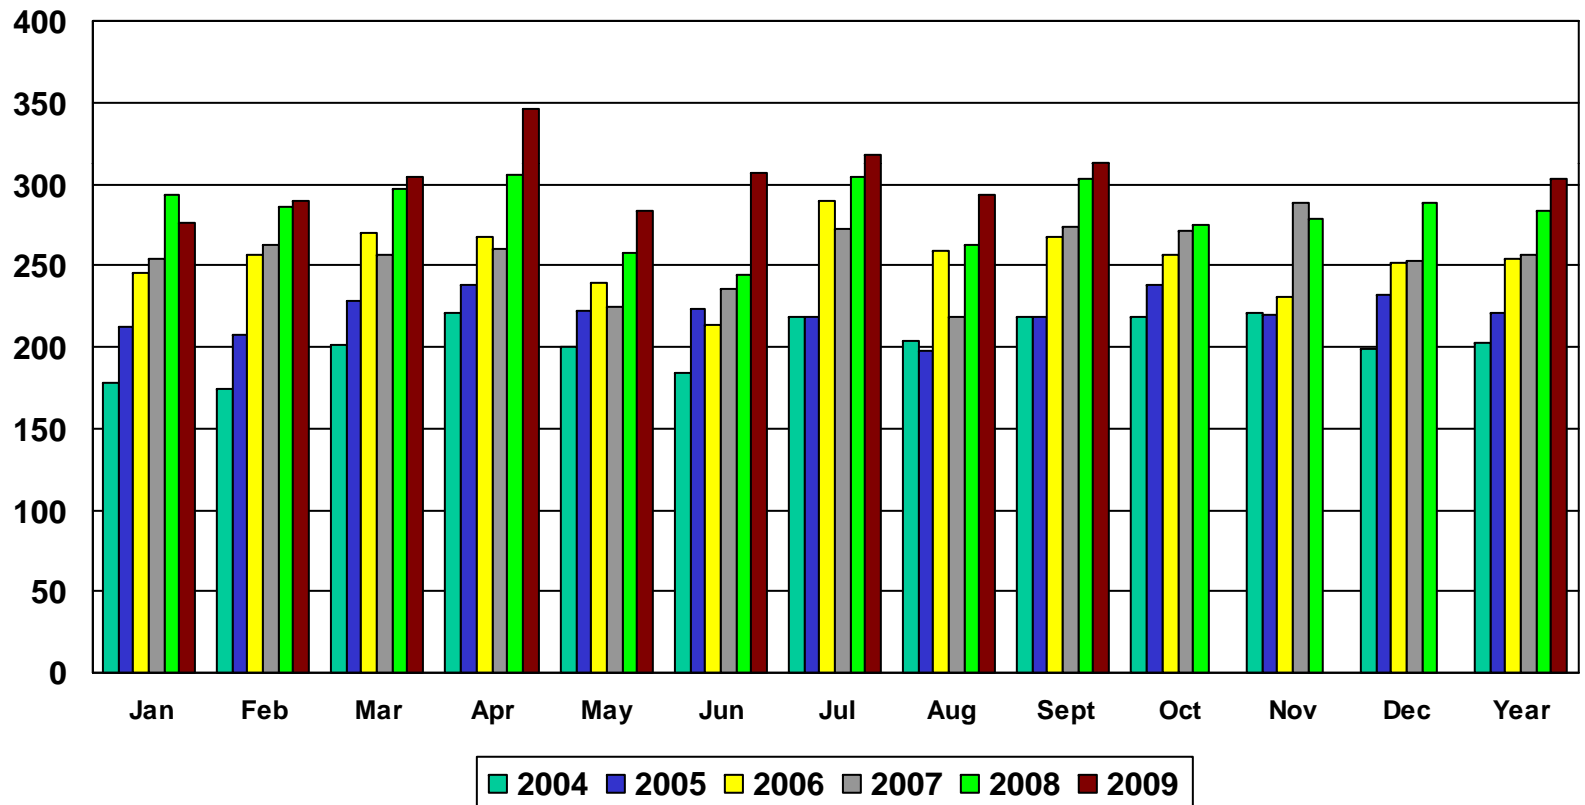


Christ's Church of the Valley

Key Performance Measures

September 2009

CCV Key Performance Measure
September 2009

Service Attendance

**CCV Key Performance Measure
September 2009**

Average Weekly Attendance

CCV Key Performance Measure
September 2009

Average Weekly Attendance October 2000 – September 2009

CCV Key Performance Measure
September 2009

Average Weekly Attendance by Service 2009

CCV Key Performance Measure
September 2009

Annual Avg. Weekly Attendance

CCV Key Performance Measure
September 2009

Average Weekly Attendance Valley Kids

CCV Key Performance Measure
September 2009

Average Weekly Attendance - Valley Kids

October 2000 – September 2009

CCV Key Performance Measure
September 2009