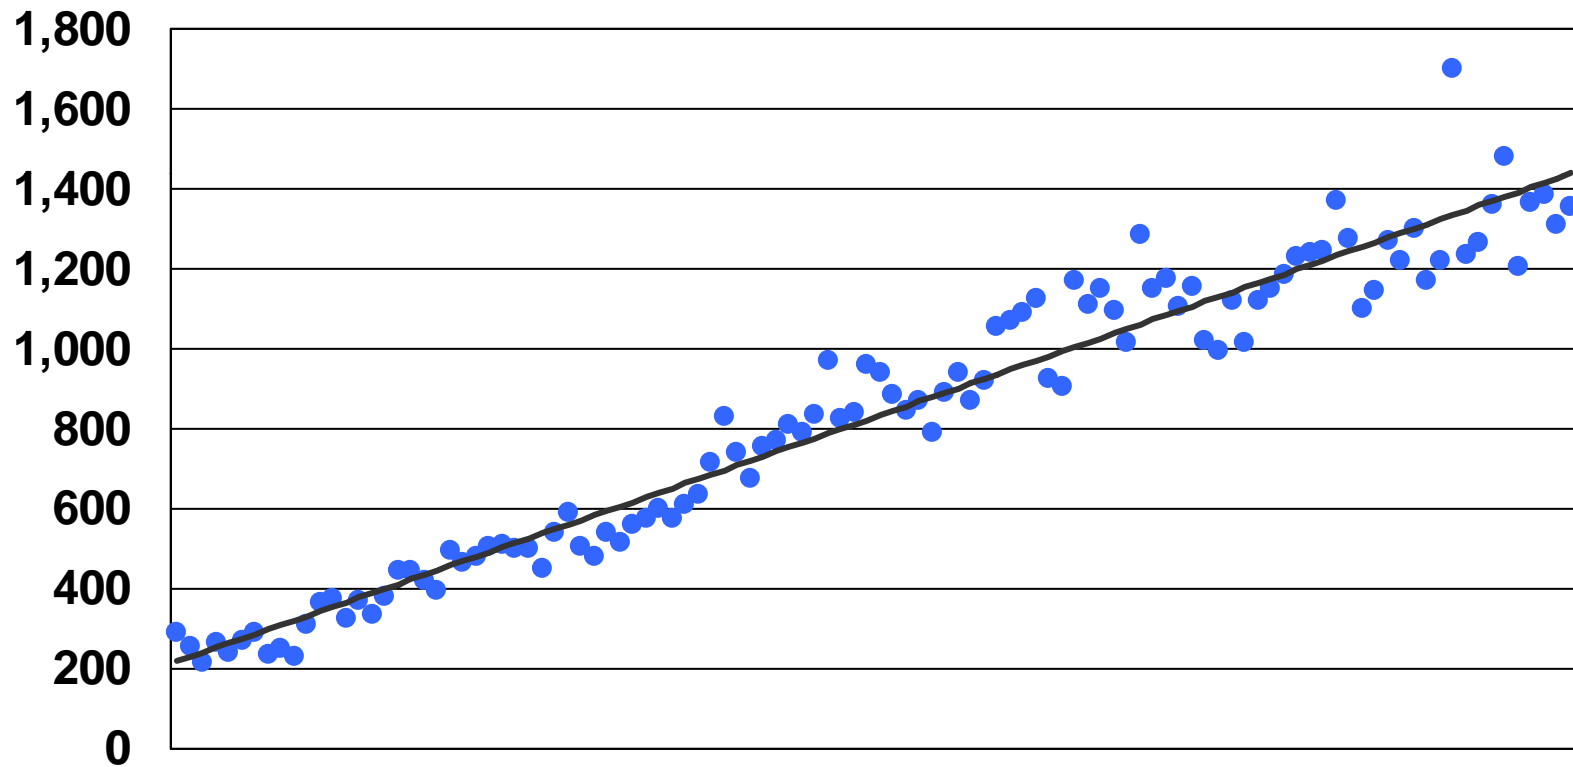


Christ's Church of the Valley

Key Performance Measures

September 2009

CCV Key Performance Measure
September 2009

Service Attendance

**CCV Key Performance Measure
September 2009**

Average Weekly Attendance

CCV Key Performance Measure
September 2009

Average Weekly Attendance October 2000 – September 2009

CCV Key Performance Measure
September 2009

Average Weekly Attendance by Service 2009

CCV Key Performance Measure
September 2009

Annual Avg. Weekly Attendance