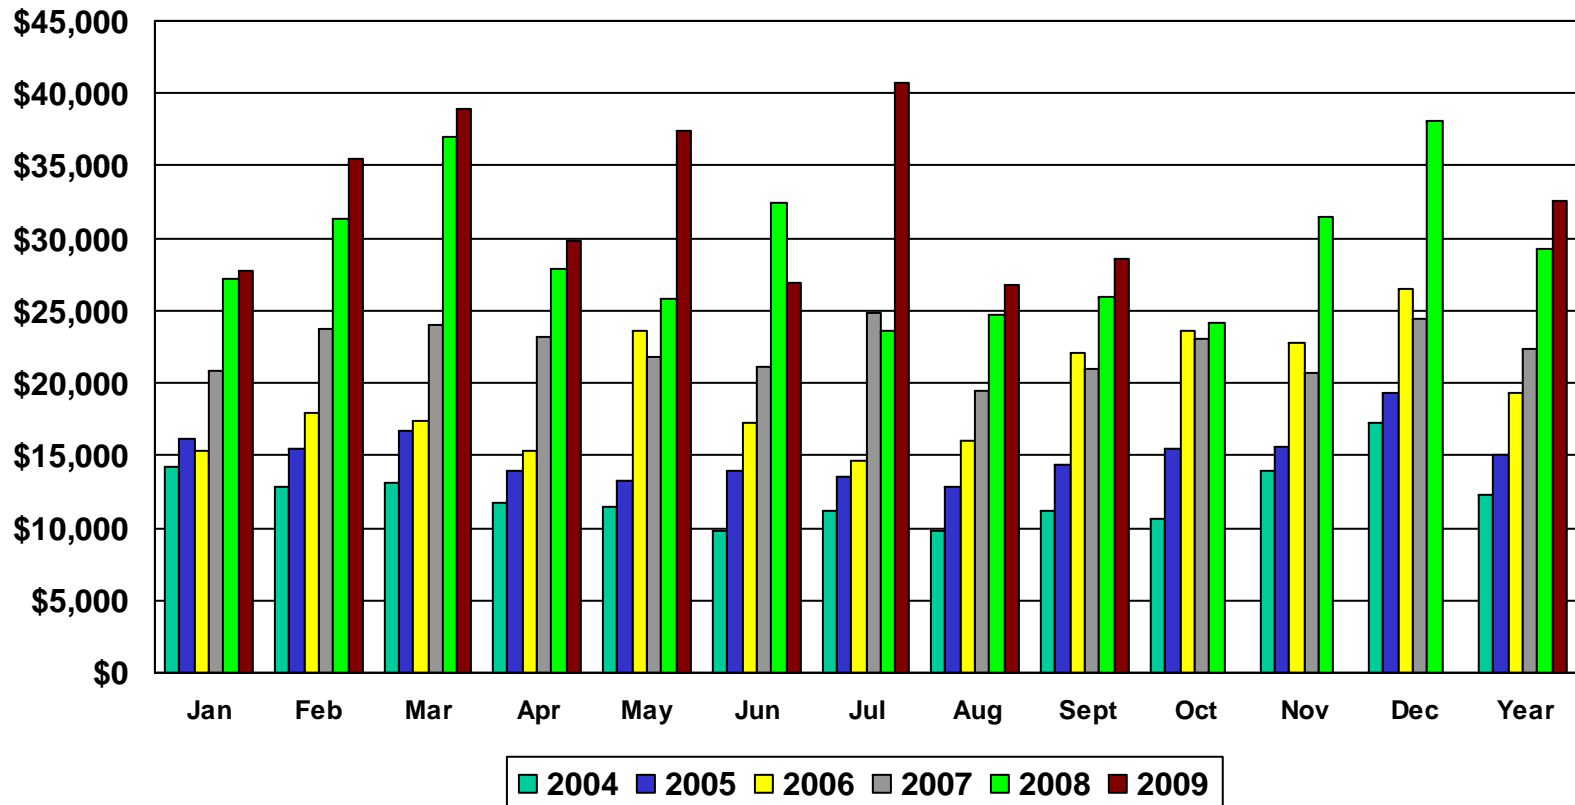

Average Weekly Giving

CCV Key Performance Measure
September 2009