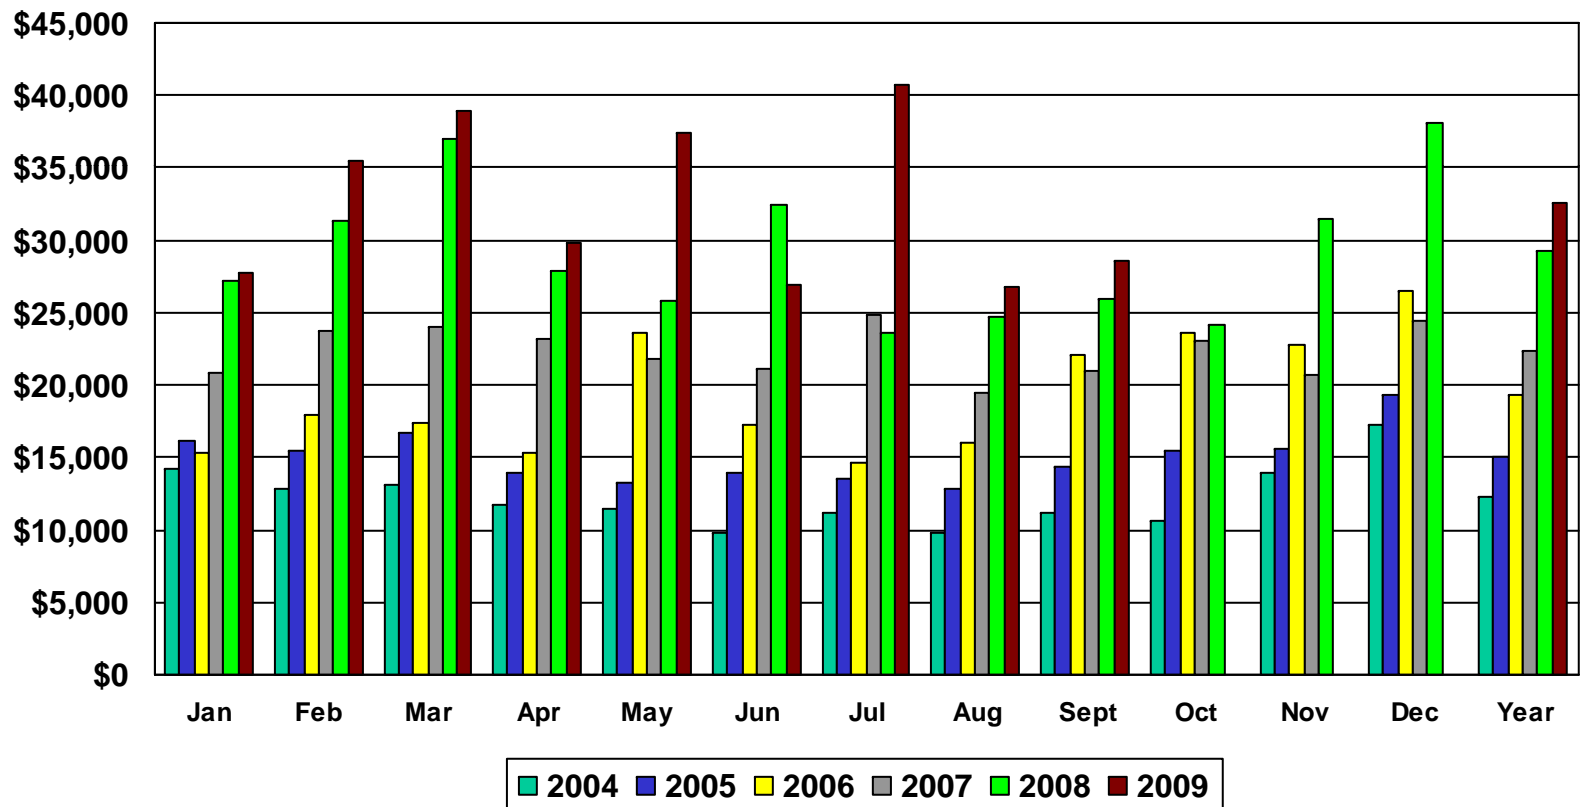

Average Weekly Giving

CCV Key Performance Measure
September 2009