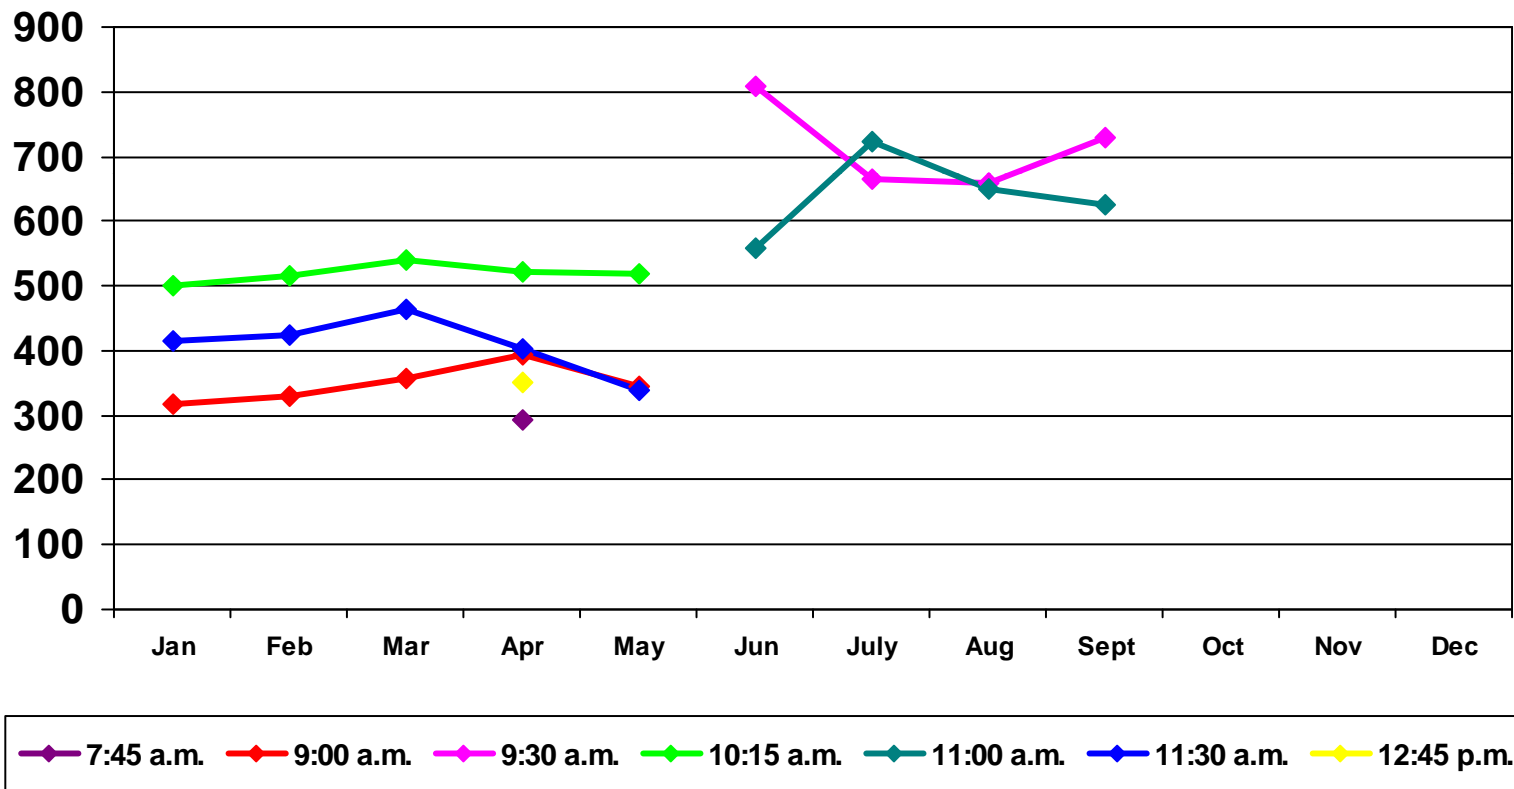

Average Weekly Attendance by Service 2009

CCV Key Performance Measure
September 2009