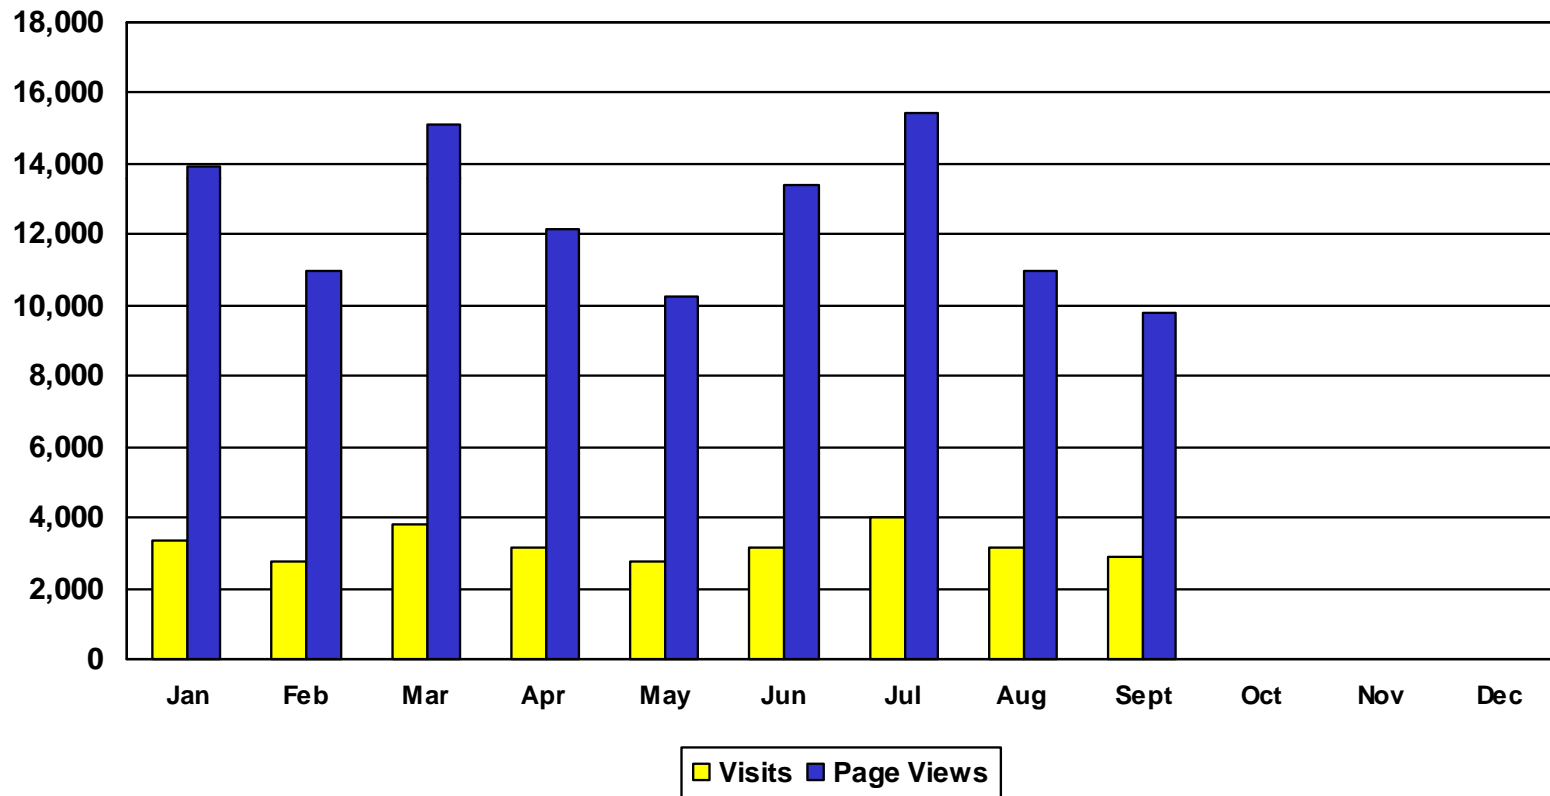

Moviechurch.com 2009

CCV Key Performance Measure
September 2009