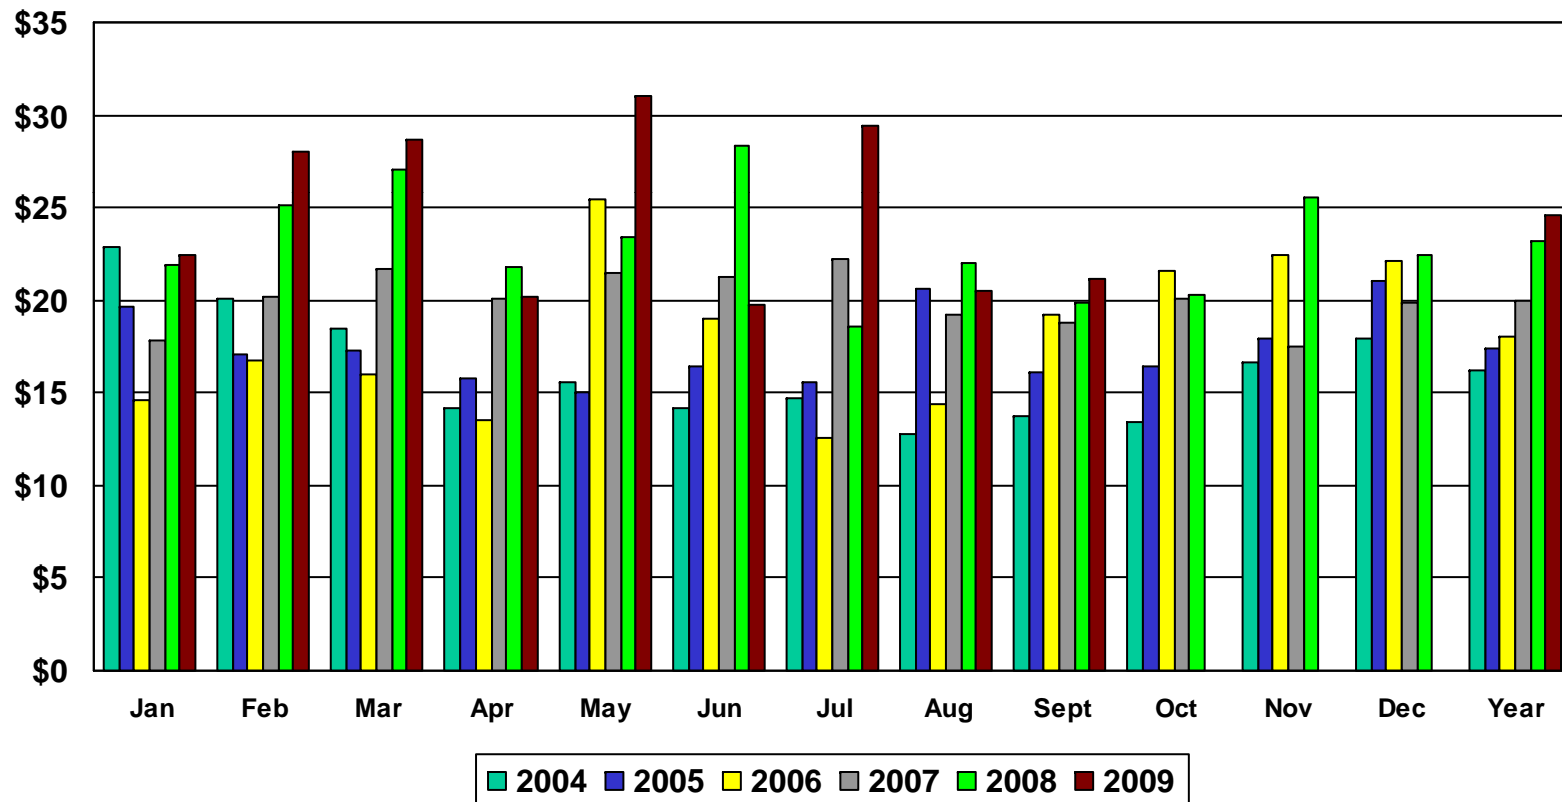

Average Weekly Giving Per Capita

CCV Key Performance Measure
September 2009