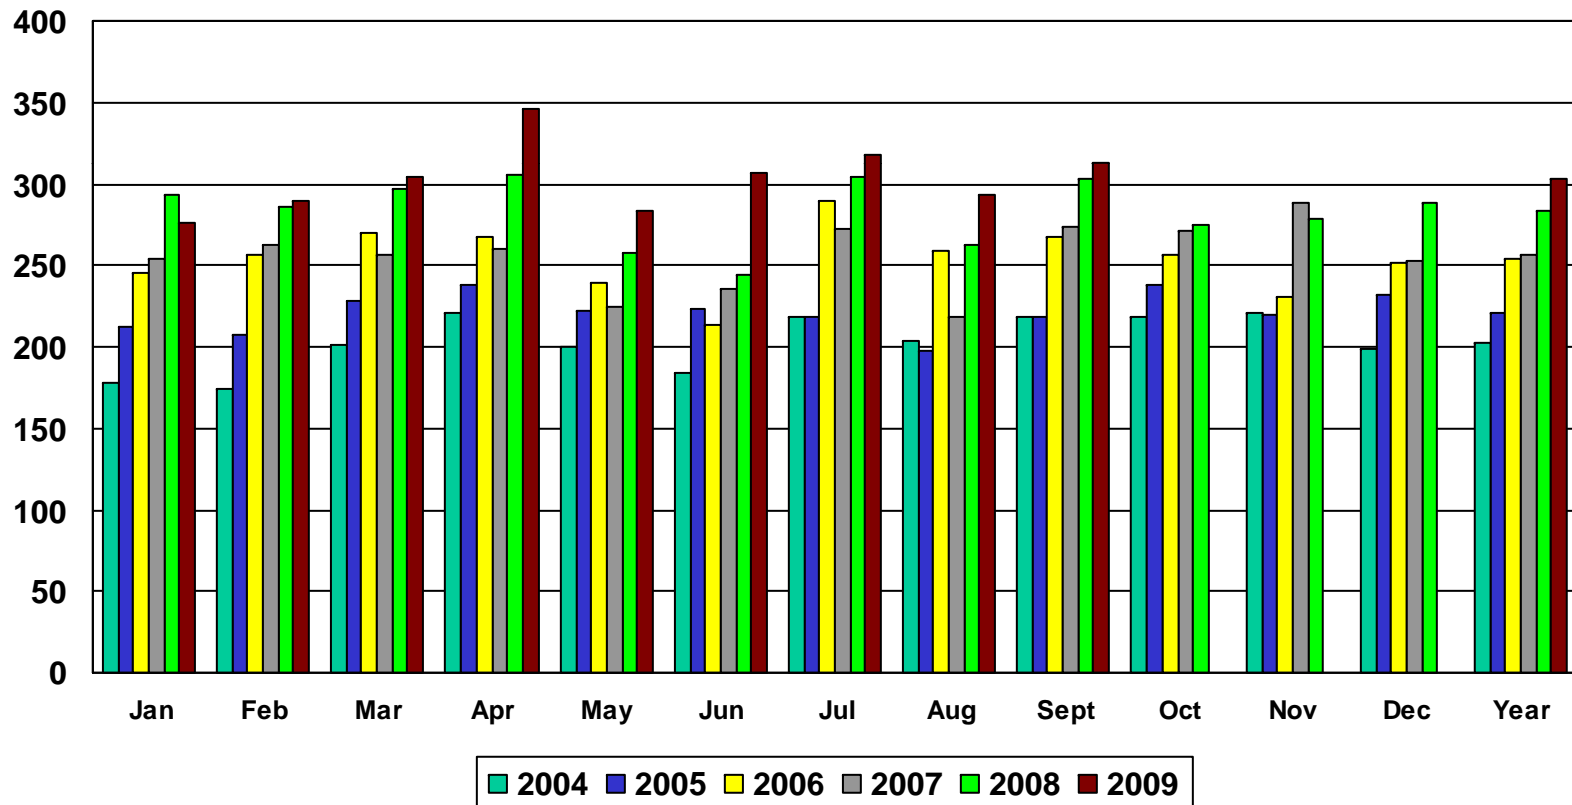

Average Weekly Attendance Valley Kids

CCV Key Performance Measure
September 2009